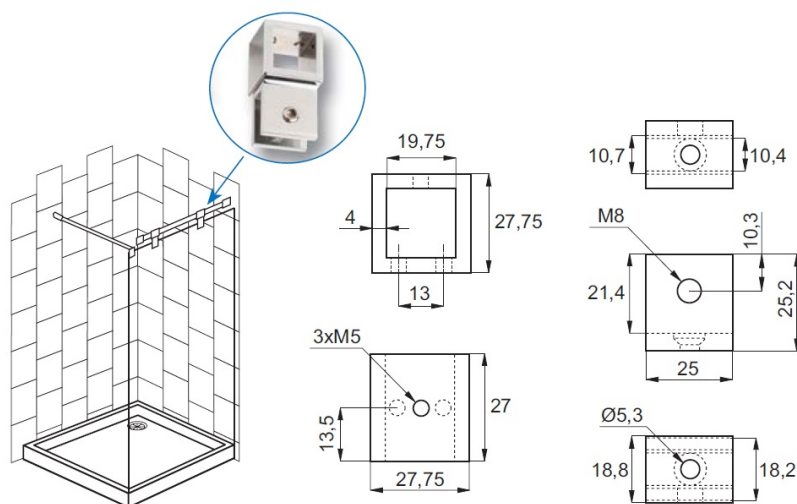

PRODUCT SHEET

Description:

Bar To Glass Centre Bracket,F/19x19mm Square Tube,SS-Look,8- 10mm Glass, W/Open Bar Hole

Item number:

15.24.305-5

Units	Box	Carton	HS Code	Barcode
Pcs.	1	50	8302419000	
				5704866474771

SISO A/S

Mileparken 11
DK-2740 Skovlunde
Denmark
VAT: DK 24786013

Phone +45 45 830 900

www.siso.dk
siso@siso.dk

Danske Bank
Nytorv Branch
Copenhagen
SWIFT: DABADKKK

Account no.
4180 3112 112936
IBAN Account
DK7230003112112936